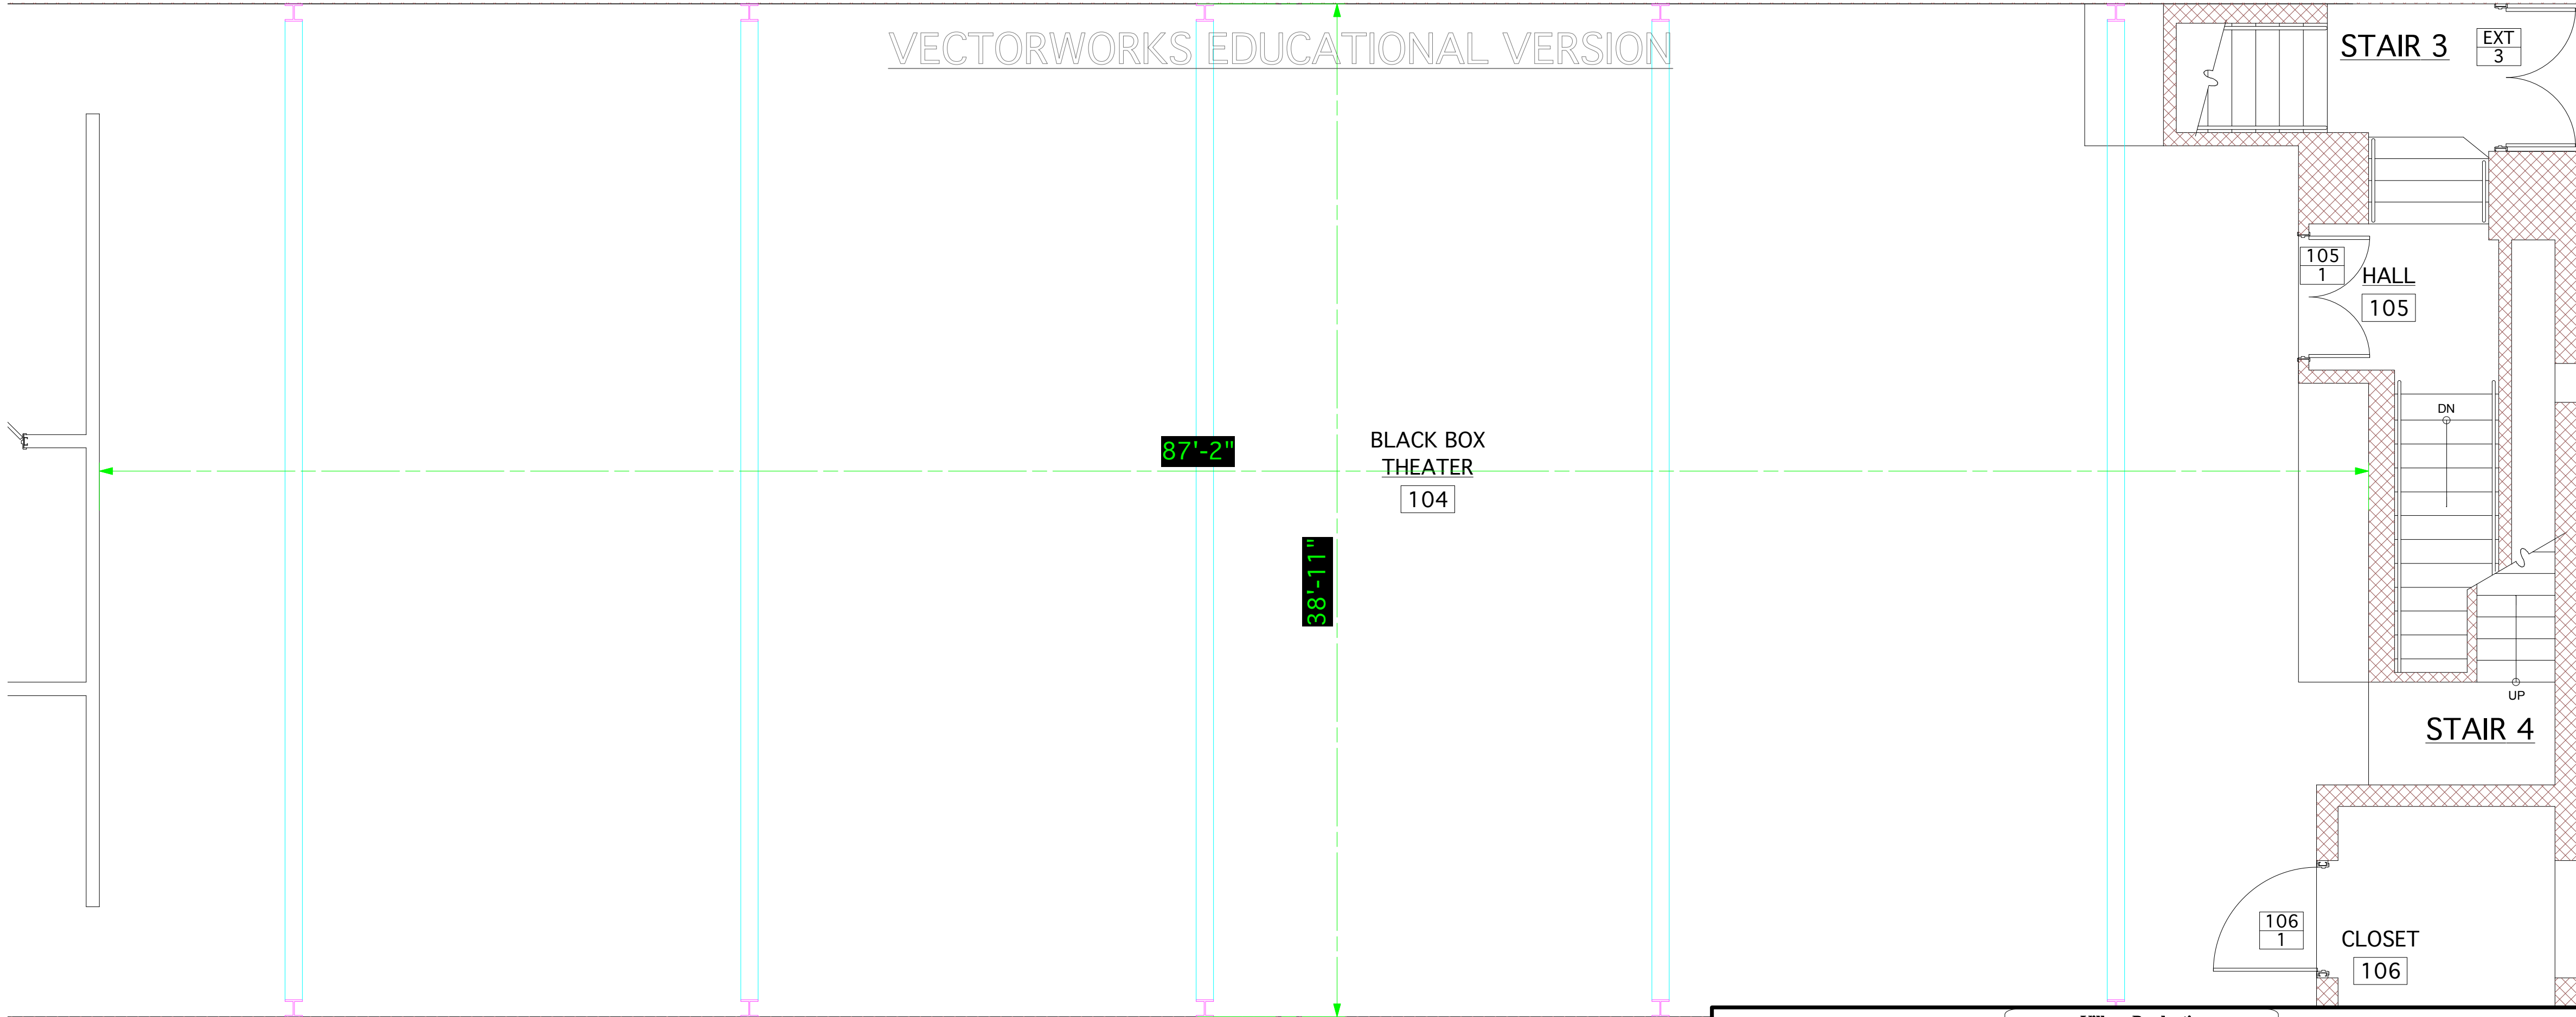

VECTORWORKS EDUCATIONAL VERSION

VECTORWORKS EDUCATIONAL VERSION

Village Productions		
Scale: 1/4" = 1'	Production: WIZ	Village Drafter: Carcheri Gingrasso
Date: 9 April, 2009	Black Box: Main Floor Plan	Original Drafter: Charles Chichester